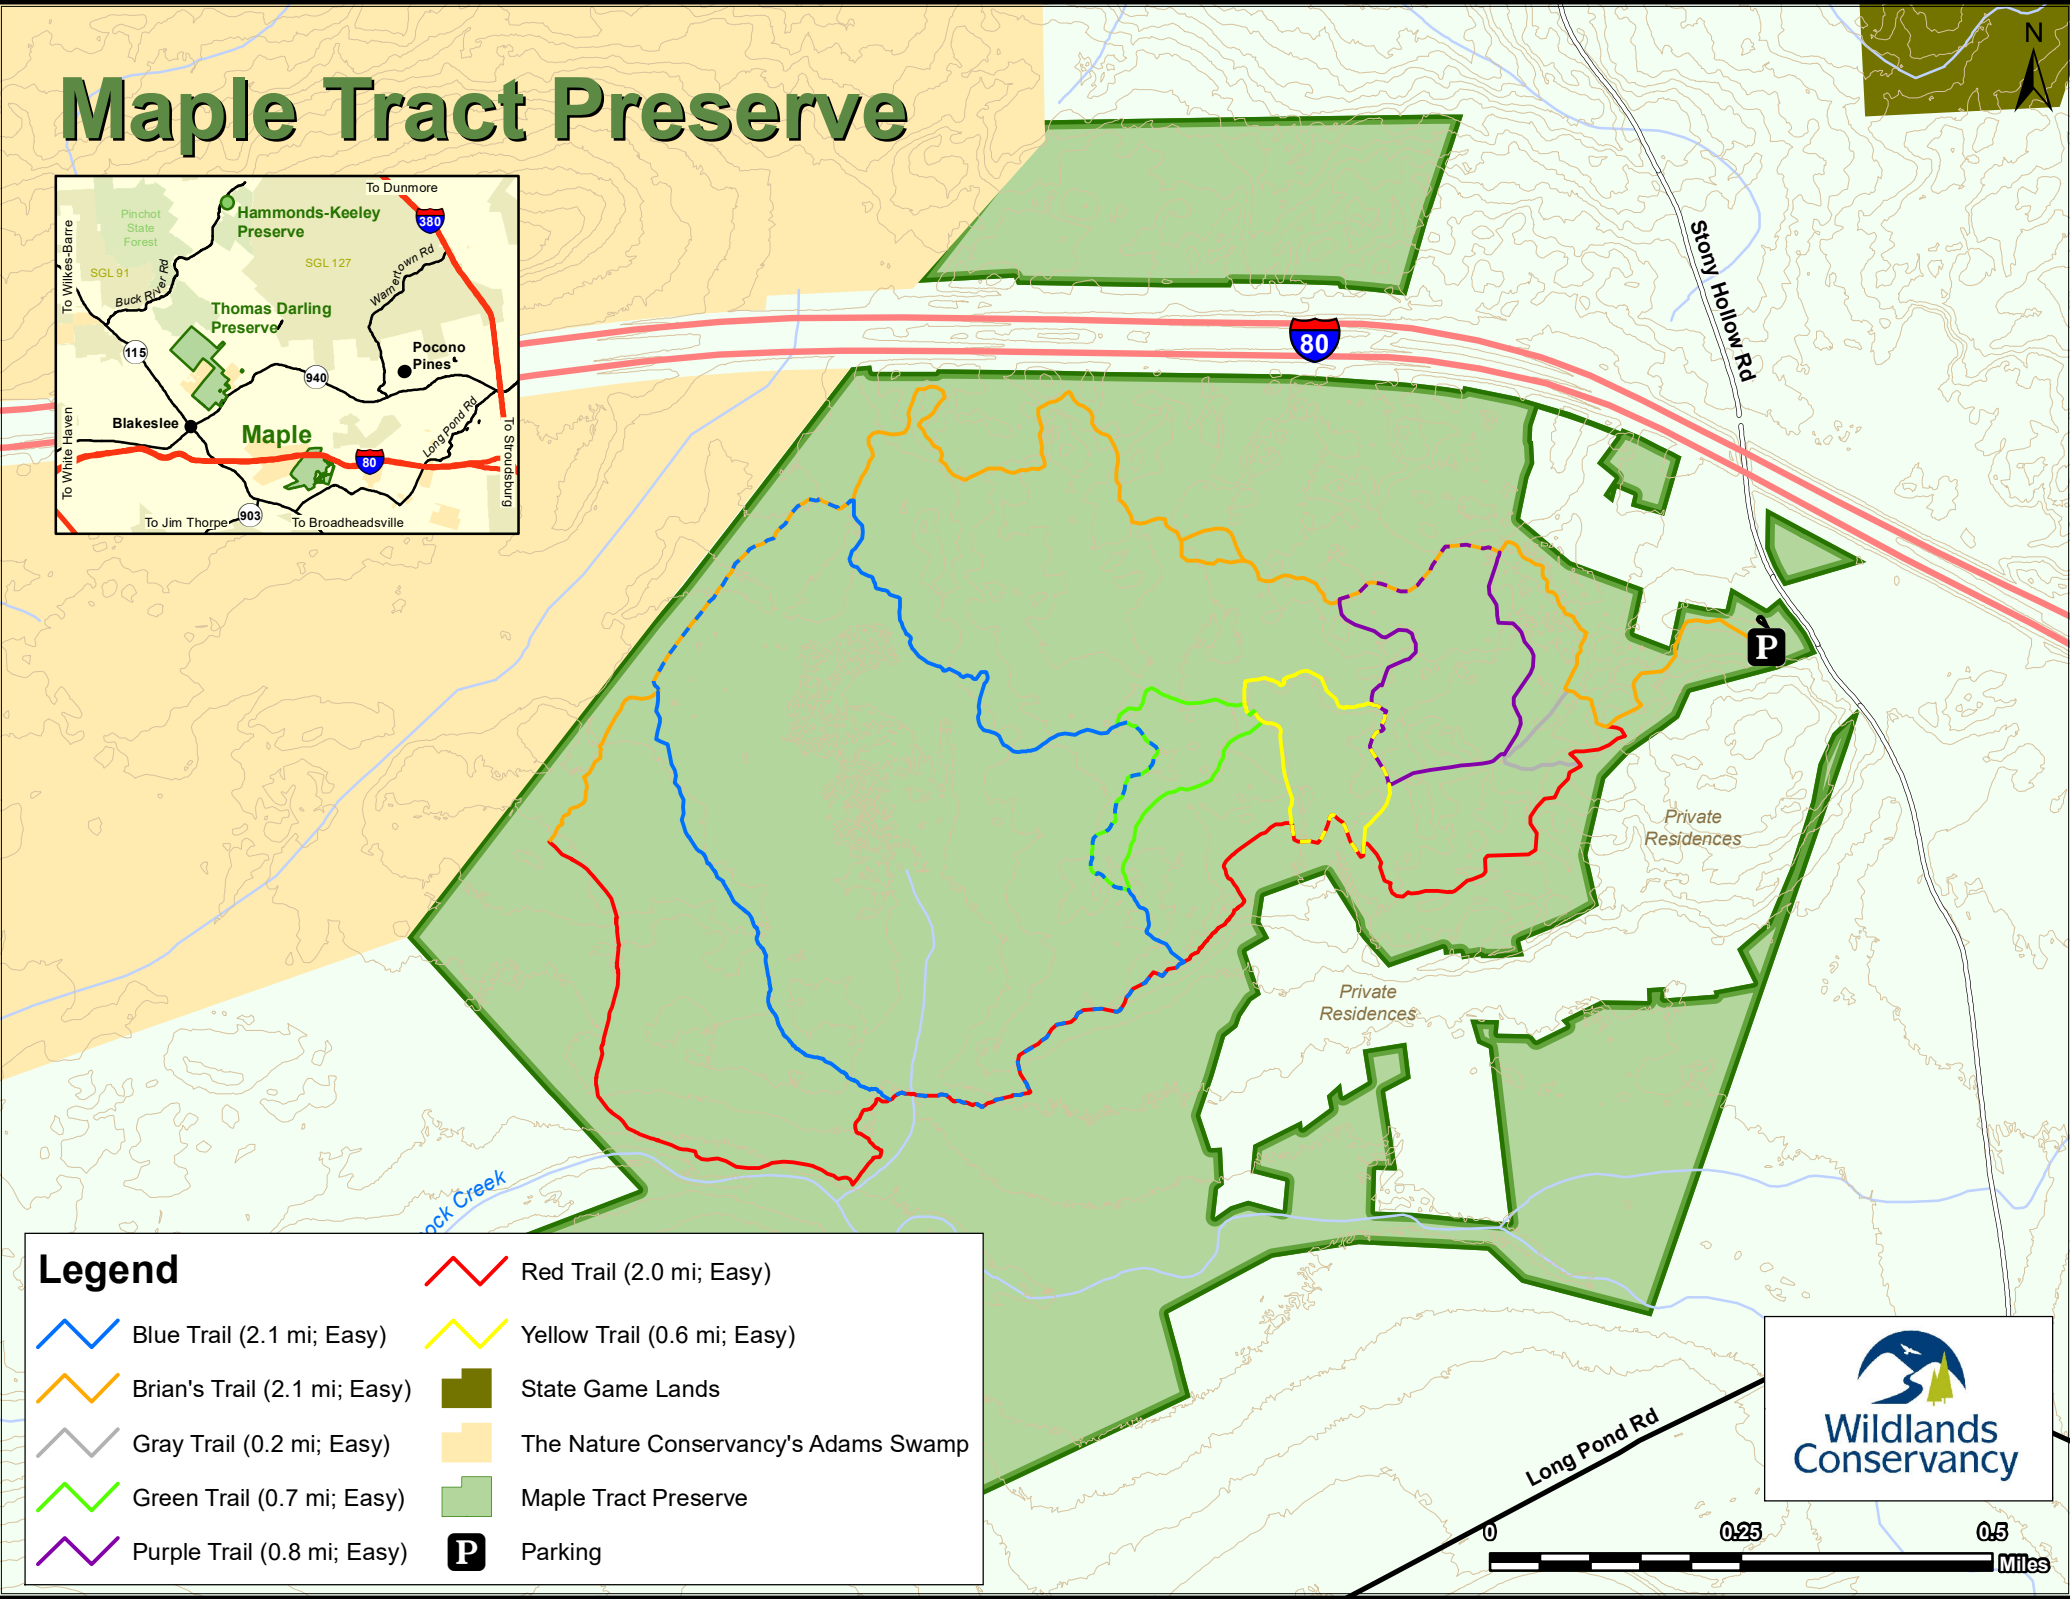

Maple Tract Preserve

Legend

- Red Trail (2.0 mi; Easy)
- Blue Trail (2.1 mi; Easy)
- Brian's Trail (2.1 mi; Easy)
- Gray Trail (0.2 mi; Easy)
- Green Trail (0.7 mi; Easy)
- Purple Trail (0.8 mi; Easy)
- State Game Lands
- The Nature Conservancy's Adams Swamp
- Maple Tract Preserve
- Parking