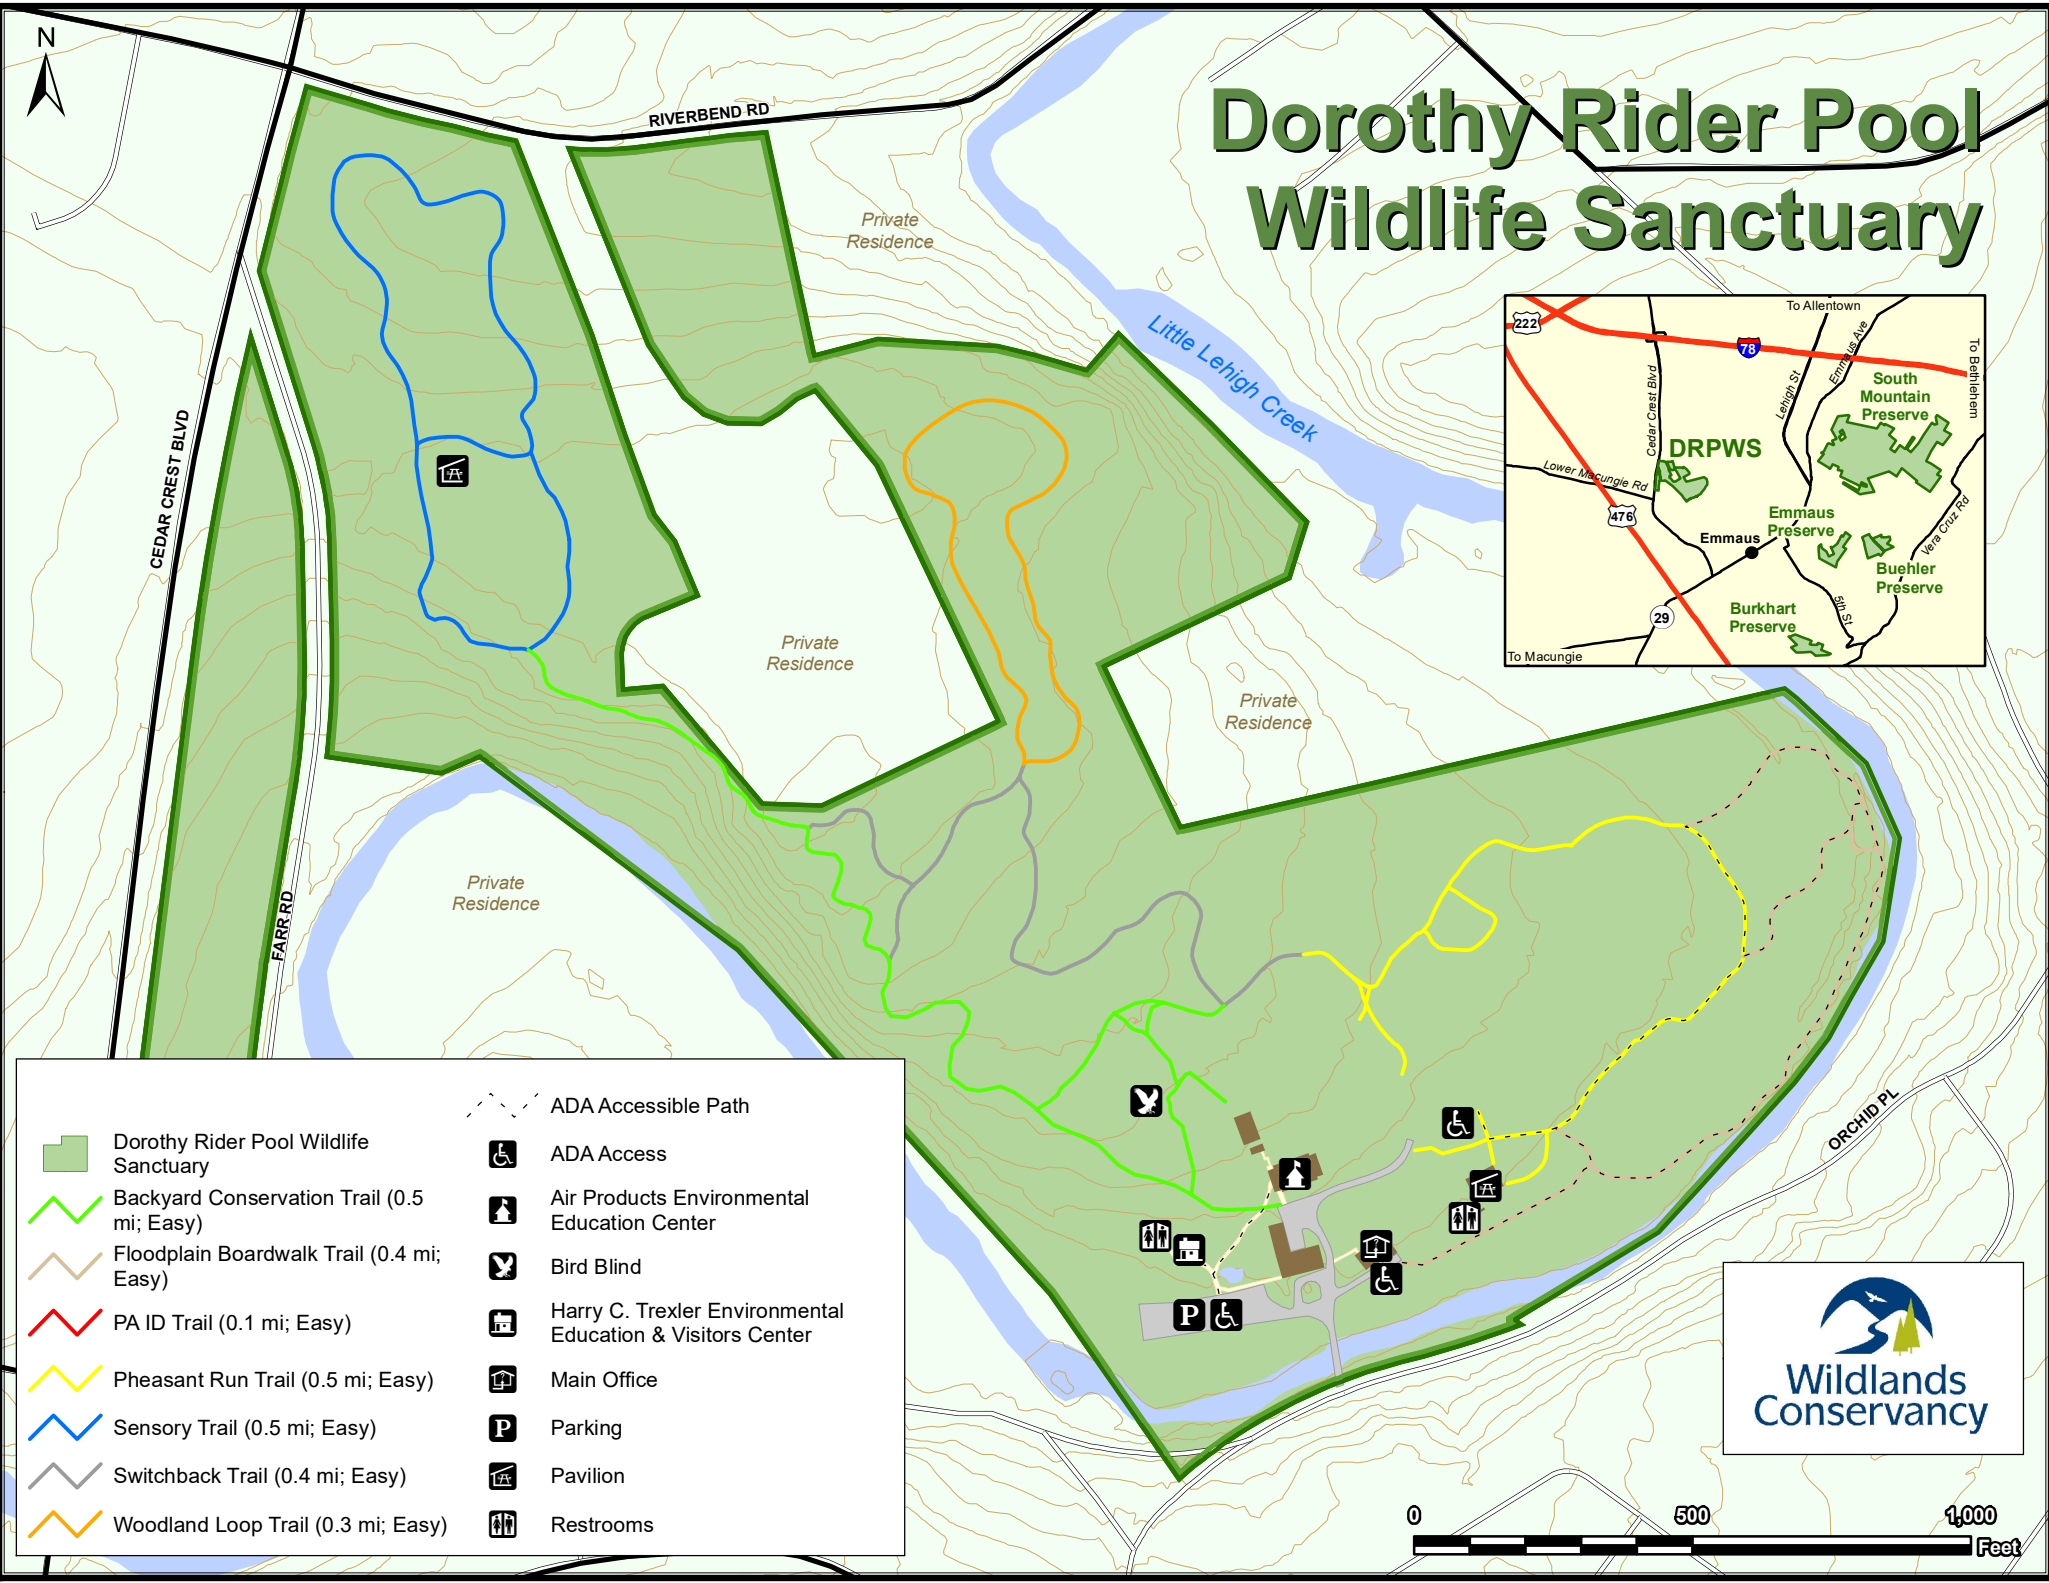

Dorothy Rider Pool Wildlife Sanctuary

- | | |
|--|--|
| Dorothy Rider Pool Wildlife Sanctuary | ADA Accessible Path |
| Backyard Conservation Trail (0.5 mi; Easy) | ADA Access |
| Floodplain Boardwalk Trail (0.4 mi; Easy) | Air Products Environmental Education Center |
| PA ID Trail (0.1 mi; Easy) | Bird Blind |
| Pheasant Run Trail (0.5 mi; Easy) | Harry C. Trexler Environmental Education & Visitors Center |
| Sensory Trail (0.5 mi; Easy) | Main Office |
| Switchback Trail (0.4 mi; Easy) | Parking |
| Woodland Loop Trail (0.3 mi; Easy) | Pavilion |
| | Restrooms |