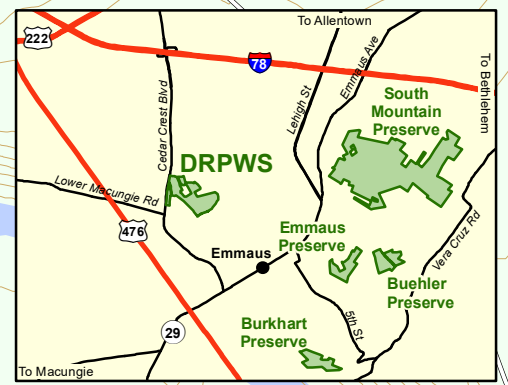

Dorothy Rider Pool Wildlife Sanctuary

- | | |
|--|--|
| Dorothy Rider Pool Wildlife Sanctuary | ADA Accessible Path |
| Backyard Conservation Trail (0.5 mi; Easy) | ADA Access |
| Floodplain Boardwalk Trail (0.4 mi; Easy) | Air Products Environmental Education Center |
| PA ID Trail (0.1 mi; Easy) | Bird Blind |
| Pheasant Run Trail (0.5 mi; Easy) | Harry C. Trexler Environmental Education & Visitors Center |
| Sensory Trail (0.5 mi; Easy) | Main Office |
| Switchback Trail (0.4 mi; Easy) | Parking |
| Woodland Loop Trail (0.3 mi; Easy) | Pavilion |
| | Restrooms |