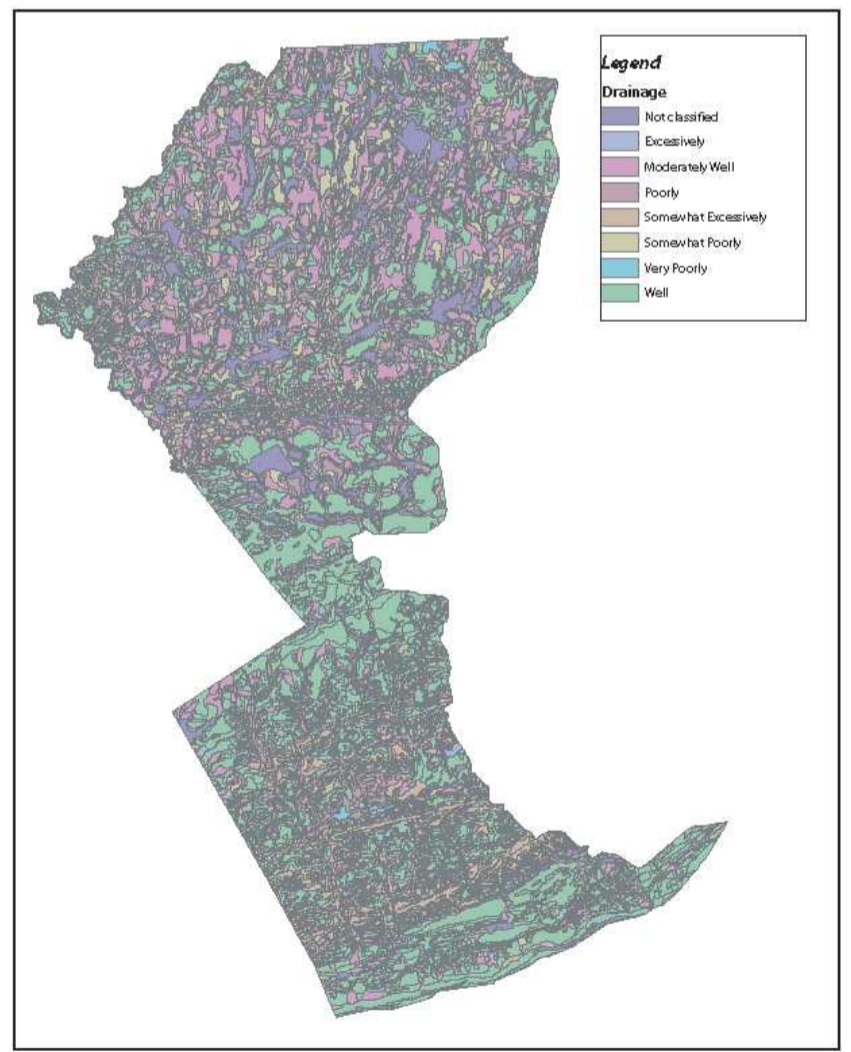

MAP 1-13 SOIL CHARACTERISTICS IN MONROE COUNTY LEHIGH RIVER WATERSHED

Source: USDA Natural Resources Conservation Service