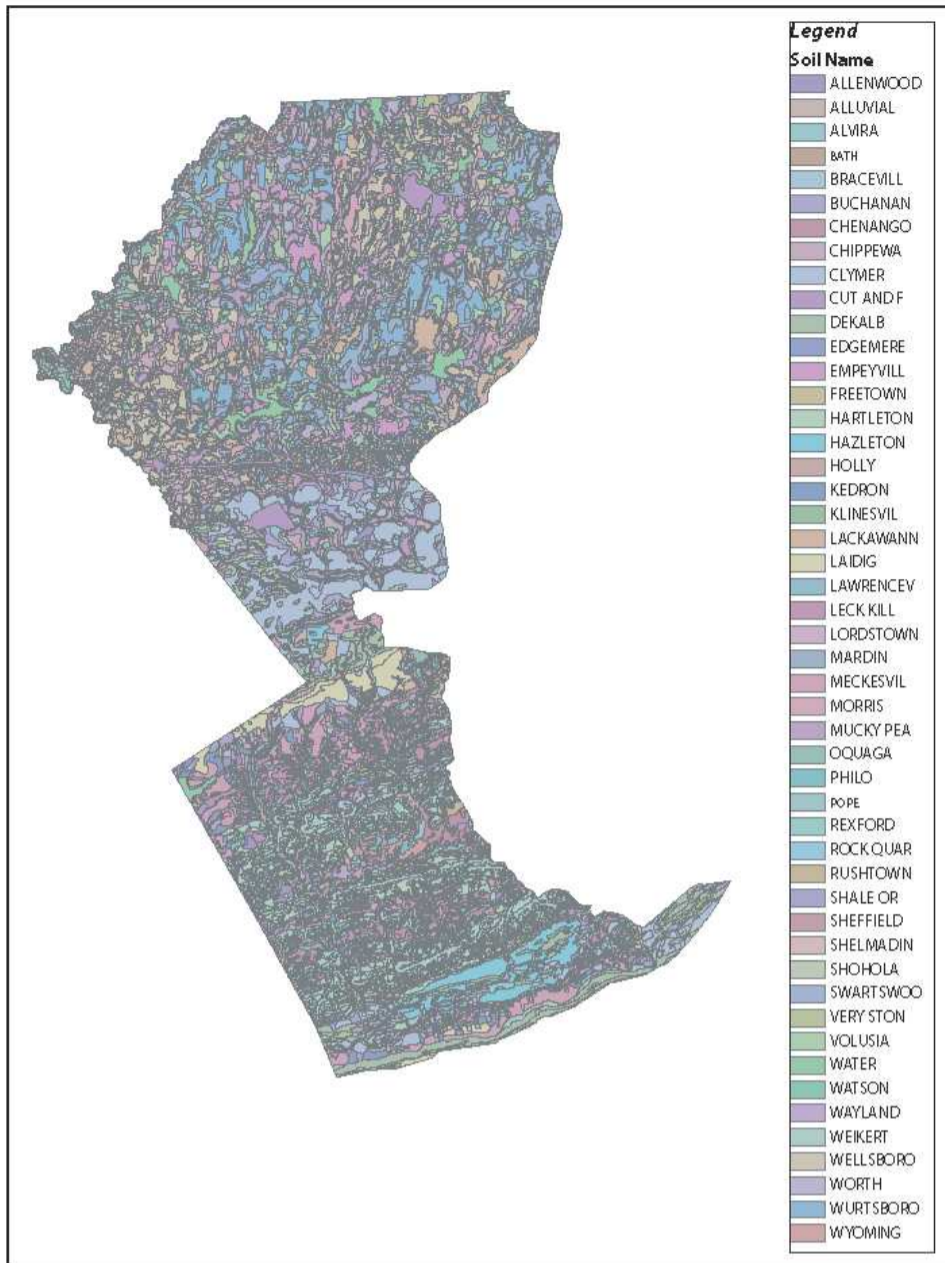

MAP 1-13 SOIL CHARACTERISTICS IN MONROE COUNTY LEHIGH RIVER WATERSHED

Source: USDA Natural Resources Conservation Service