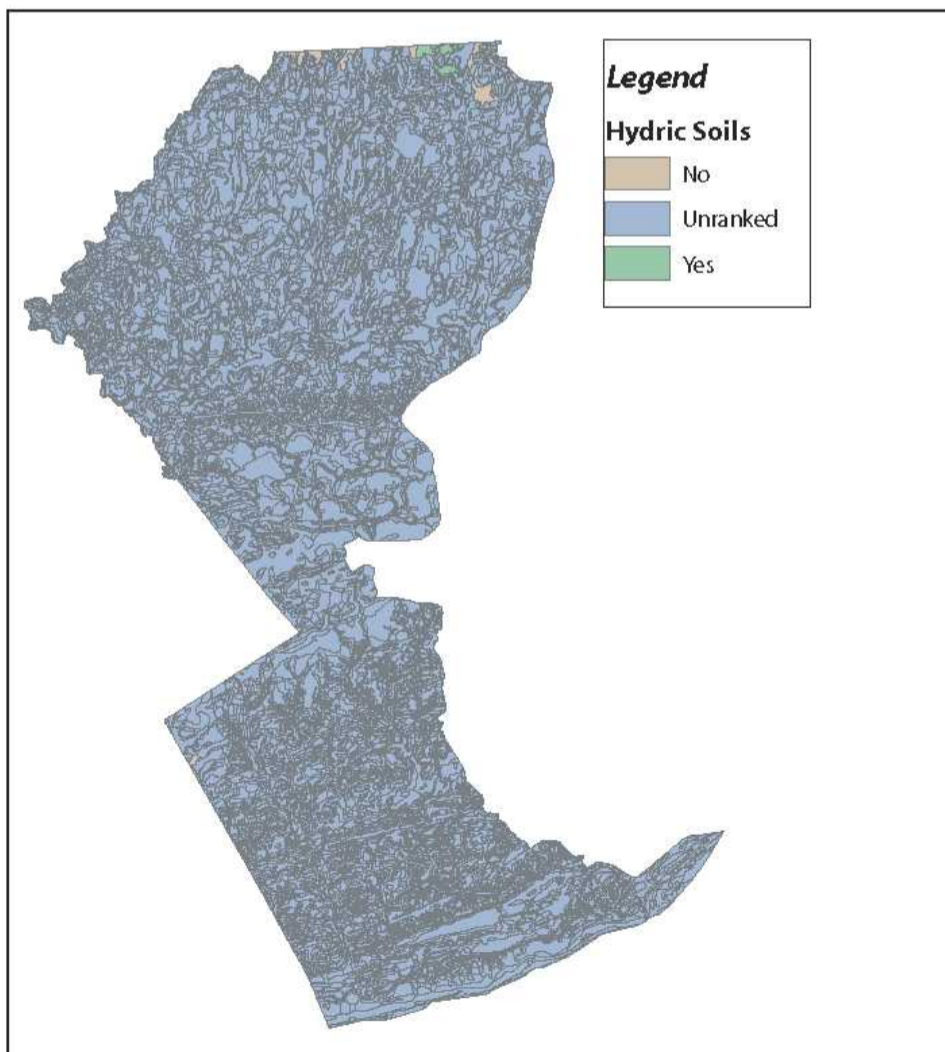

MAP 1-13 SOIL CHARACTERISTICS IN MONROE COUNTY LEHIGH RIVER WATERSHED

Source: USDA Natural Resources Conservation Service