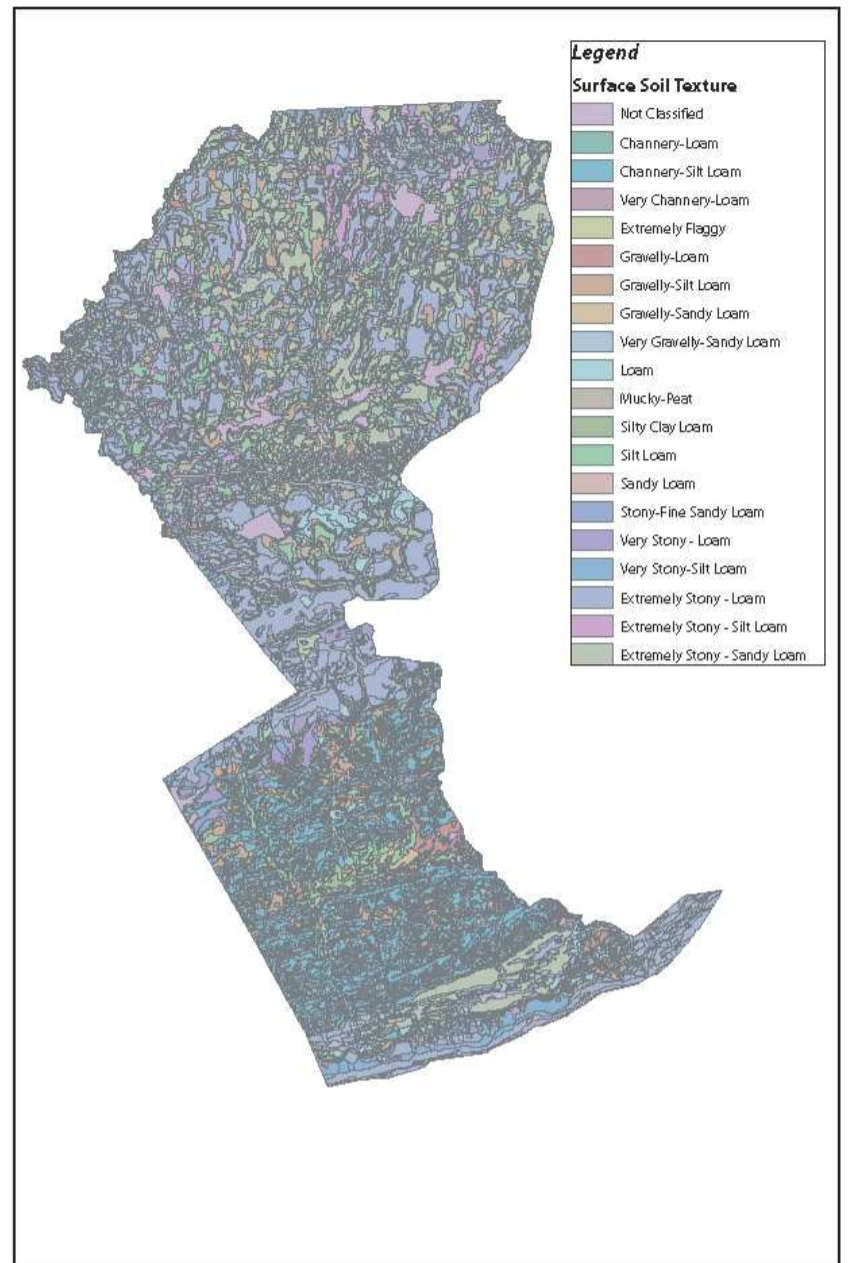

MAP 1-13 SOIL CHARACTERISTICS IN MONROE COUNTY LEHIGH RIVER WATERSHED

Source: USDA Natural Resources Conservation Service