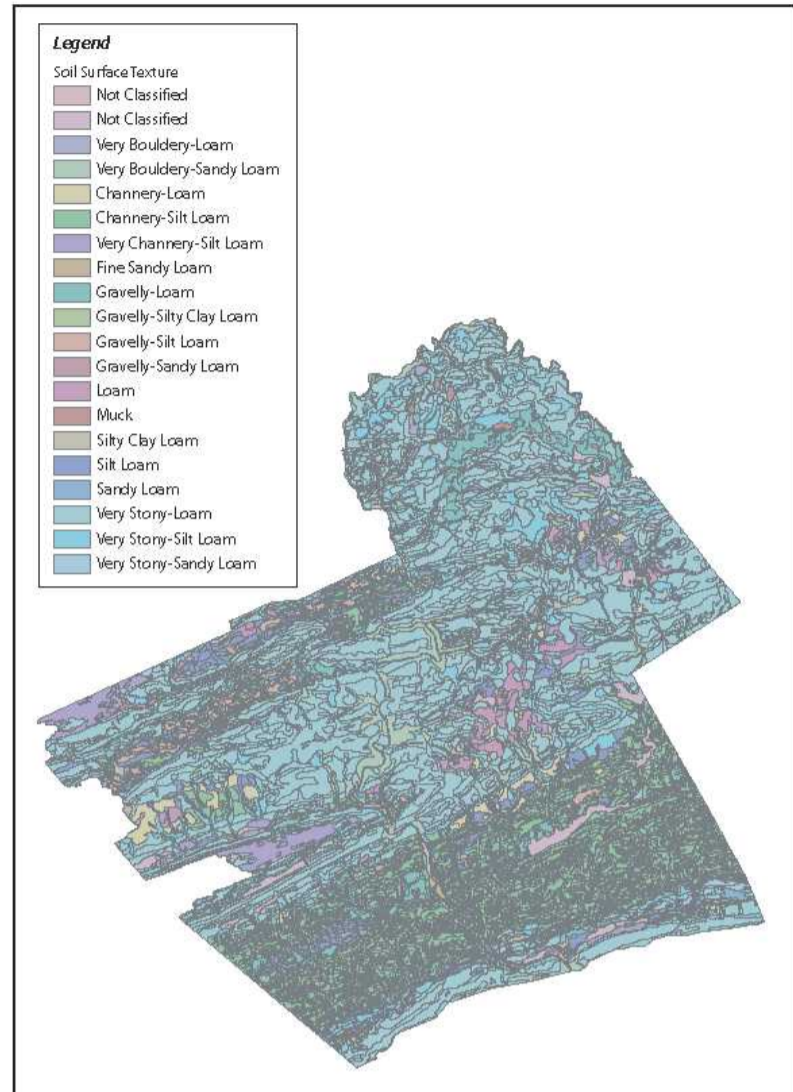

MAP 1-9 SOIL CHARACTERISTICS IN CARBON COUNTY LEHIGH RIVER WATERSHED

Source: USDA Natural Resources Conservation Service