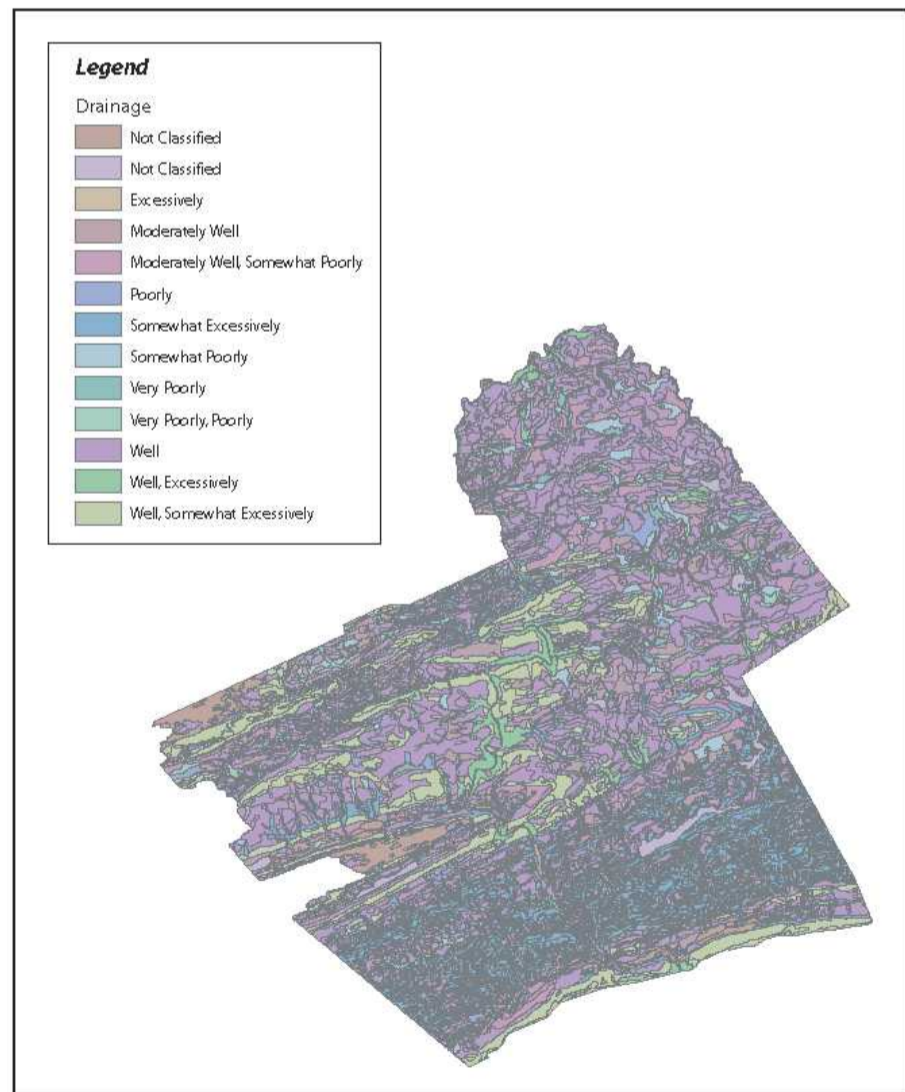

MAP 1-9 SOIL CHARACTERISTICS IN CARBON COUNTY LEHIGH RIVER WATERSHED

Source: USDA Natural Resources Conservation Service