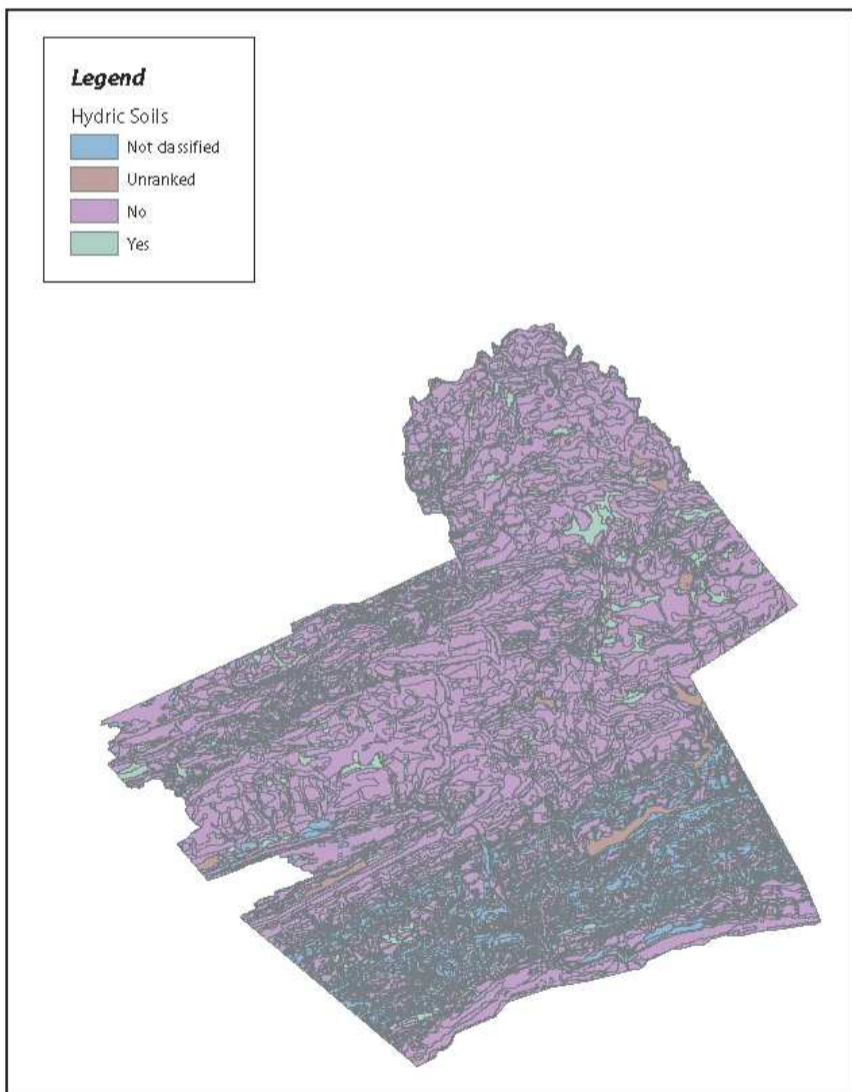

MAP 1-9 SOIL CHARACTERISTICS IN CARBON COUNTY LEHIGH RIVER WATERSHED

Source: USDA Natural Resources Conservation Service