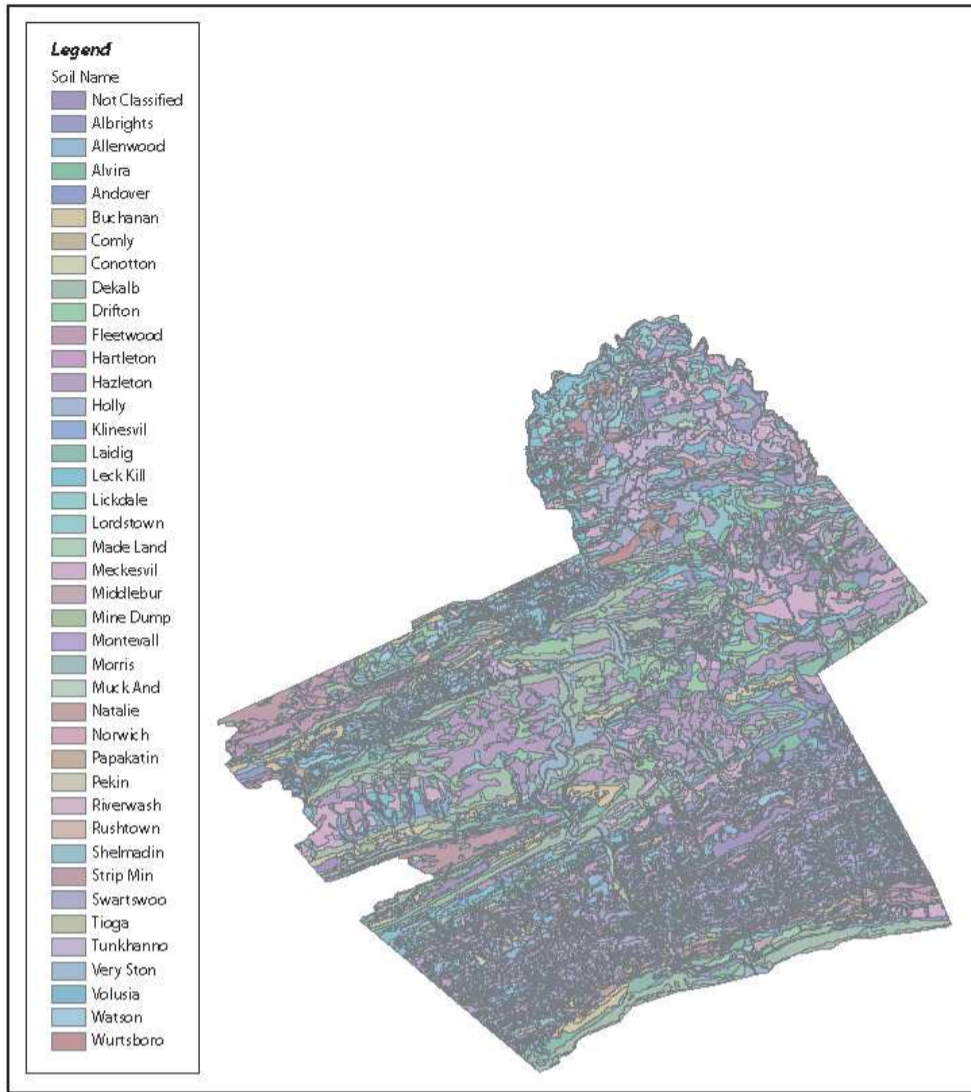

MAP 1-9 SOIL CHARACTERISTICS IN CARBON COUNTY LEHIGH RIVER WATERSHED

Source: USDA Natural Resources Conservation Service